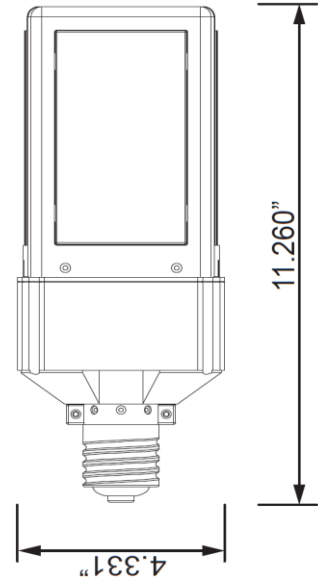

LED-8090M 120W LED for HID Retrofit for Shoebox/Wallpack

Models

LED-8090MXX-A, 120-277VAC, ULus, 4000K or 5000K CCT, E39
 LED-8090MXXC-A, 347VAC, cUL, 4000K or 5000K CCT, E39

Features

- > 120W LED Replaces 400W MH or HPS HID Lamps
- > Rotatable base enables user to accurately direct output to target
- > Designed for Horizontal installations
- > UL approved for damp environments and enclosed fixtures
- > Advanced active cooling: Active cooling and dynamic temperature control
- > 50,000 hour rated LED life (supported by LM80 and ISTMT reports (see website))
- > 5 Year Limited Warranty - see website for details
- > UL1598C retains fixture UL Listing
- > Rated for enclosed fixture

Type V

Technical Specifications

Models US/CAN	LED-8090M30-A	LED-8090M40-A	LED-8090M50-A	LED-8090M40C-A	LED-8090M50C-A
	USA			Canada	
CCT	3000K	4000K	5000K	4000K	5000K
Power Consumption	120 watts				
Replaces	400 MH/HPS				
Mounting	E39				
Voltage	120-277VAC			347VAC	
LED Type	SAMSUNG 3030				
Beam Angle	Type V				
Dimmable	No				
Operating Temp	-40°F - +122°F				
Rated R70 Life	Up to 50,000 Hrs.				
Warranty	5 Year Limited*				

Lux Distance Curve

Installation Notes:

- Ballast must be bypassed
- Installing surge/lightning protectors is highly recommended

LM79 Specifications	Yes	Yes	Yes	Yes	Yes
Power (W)	115.74	114.9	114.5	119.1	119.6
CCT	3037	3835	4915	3995	4956
Light Output	10667	13312	13373	12293	12590
Efficacy	87	101	105	103	105
THD @ 277V	13.39%	12.45%	12.29%	13.30%	13.59%
PF @ 277V	0.985	0.98	0.97	0.96	0.97
CRI:	83	73	75	73	74
R9	15	18	0	18	0
Duv	0.0001	0.0008	0.0011	0.0008	0.0011

Packaging	9 / Master Carton
Unit	6.6"x 6.6"x 12.9" 2.9lbs.
Master	20.7"x 18.5" x 13.8" 25.5 lbs.

Mounting Orientation			Minimum Fixture Size Requirements (inches)	
Base Up	Base Down	Horiz	Length	Width
			13.26	6.33
			Height	6.33
			Cu. Inches	531.3
Approved	Approved	Approved		