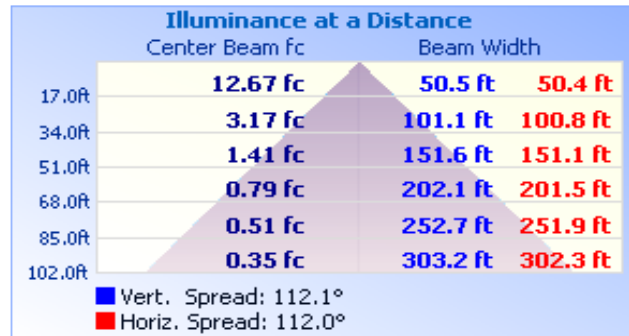

LED-8090M 120W LED for HID Retrofit for Shoebox/Wallpack

Models

LED-8090MXX-A, 120-277VAC, ULus, 4000K or 5000K CCT, E39
 LED-8090MXXC-A, 347VAC, cUL, 4000K or 5000K CCT, E39

Features

- > 120W LED Replaces 400W MH or HPS HID Lamps
- > Rotatable base enables user to accurately direct output to target
- > Designed for Horizontal installations
- > UL approved for damp environments and enclosed fixtures
- > Advanced active cooling: Active cooling and dynamic temperature control
- > 50,000 hour rated LED life (supported by LM80 and ISTMT reports (see website))
- > 5 Year Limited Warranty - see website for details
- > UL1598C retains fixture UL Listing
- > Rated for enclosed fixture

Type V

Technical Specifications

Models US/CAN	LED-8090M30-A	LED-8090M40-A	LED-8090M50-A	LED-8090M40C-A	LED-8090M50C-A
	USA			Canada	
CCT	3000K	4000K	5000K	4000K	5000K
Power Consumption	120 watts				
Replaces	400 MH/HPS				
Mounting	E39				
Voltage	120-277VAC			347VAC	
LED Type	SAMSUNG 3030				
Beam Angle	Type V				
Dimmable	No				
Operating Temp	-40°F - +122°F				
Rated R70 Life	Up to 50,000 Hrs.				
Warranty	5 Year Limited*				

Lux Distance Curve

Installation Notes:

- Ballast must be bypassed
- Installing surge/lightning protectors is highly recommended

LM79 Specifications	Yes	Yes	Yes	Yes	Yes
Power (W)	115.74	114.9	114.5	119.1	119.6
CCT	3037	3835	4915	3995	4956
Light Output	10667	13312	13373	12293	12590
Efficacy	87	101	105	103	105
THD @ 277V	13.39%	12.45%	12.29%	13.30%	13.59%
PF @ 277V	0.985	0.98	0.97	0.96	0.97
CRI:	83	73	75	73	74
R9	15	18	0	18	0
Duv	0.0001	0.0008	0.0011	0.0008	0.0011